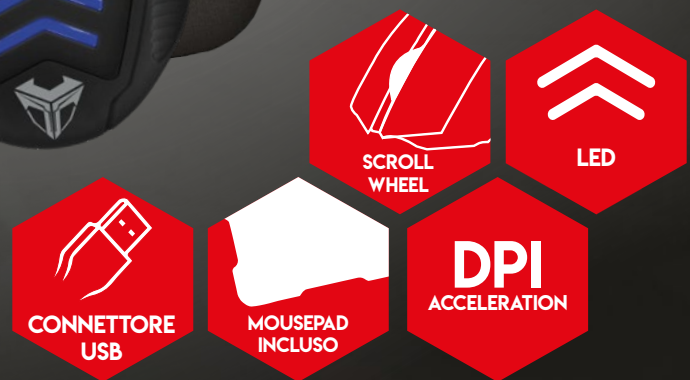

Dimensions: 77mm x 120mm x 91mm

GAMING MOUSE

40
PCS

M016

USB GAMING MOUSE
CON MOUSEPAD INCLUSO

Specifiche Tecniche

Pulsante DPI acceleration

Luci LED