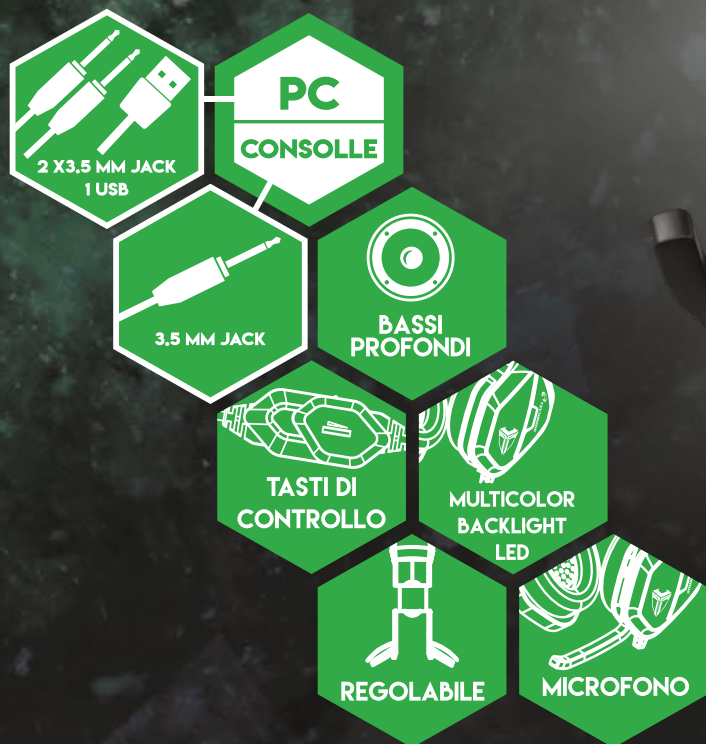

GAMING HEADSET

M08 CUFFIA GAMING CON LED MULTICOLOR

50
PCS

Specifiche Tecniche

Speaker: $\Phi 50\text{mm}$
Gamma di frequenza: 20Hz-20kHz
Gamma di frequenza microfono: 20Hz-16kHz
Sensibilità: $121 \pm 3\text{dB}$
Sensibilità microfono: $-42 \pm 3\text{dB}$
Impedenza: $21\Omega \pm 15\%$
Impedenza microfono: $\leq 2.2\text{k}\Omega$
Lunghezza cavo: 2.2m 3cm
Capacità di alimentazione: 50mW
Potenza nominale: 20mW
USB solo per LED
Connettore: Jack 3.5 + adattatore 2x3.5mm

Technical specifications

Speaker: $\Phi 50\text{mm}$
Frequency range: 20Hz-20kHz
Microphone Frequency Range: 20Hz-16kHz
Sensitivity: $121 \pm 3\text{dB}$
Microphone sensitivity: $-42 \pm 3\text{dB}$
Impedance: $21\Omega \pm 15\%$
Microphone impedance: $\leq 2.2\text{k}\Omega$
Cable length: 2.2m 3cm
Capacità di alimentazione: 50mW
Potenza nominale: 20mW
USB solo per LED
Connettore: Jack 3.5 + adattatore 2x3.5mm